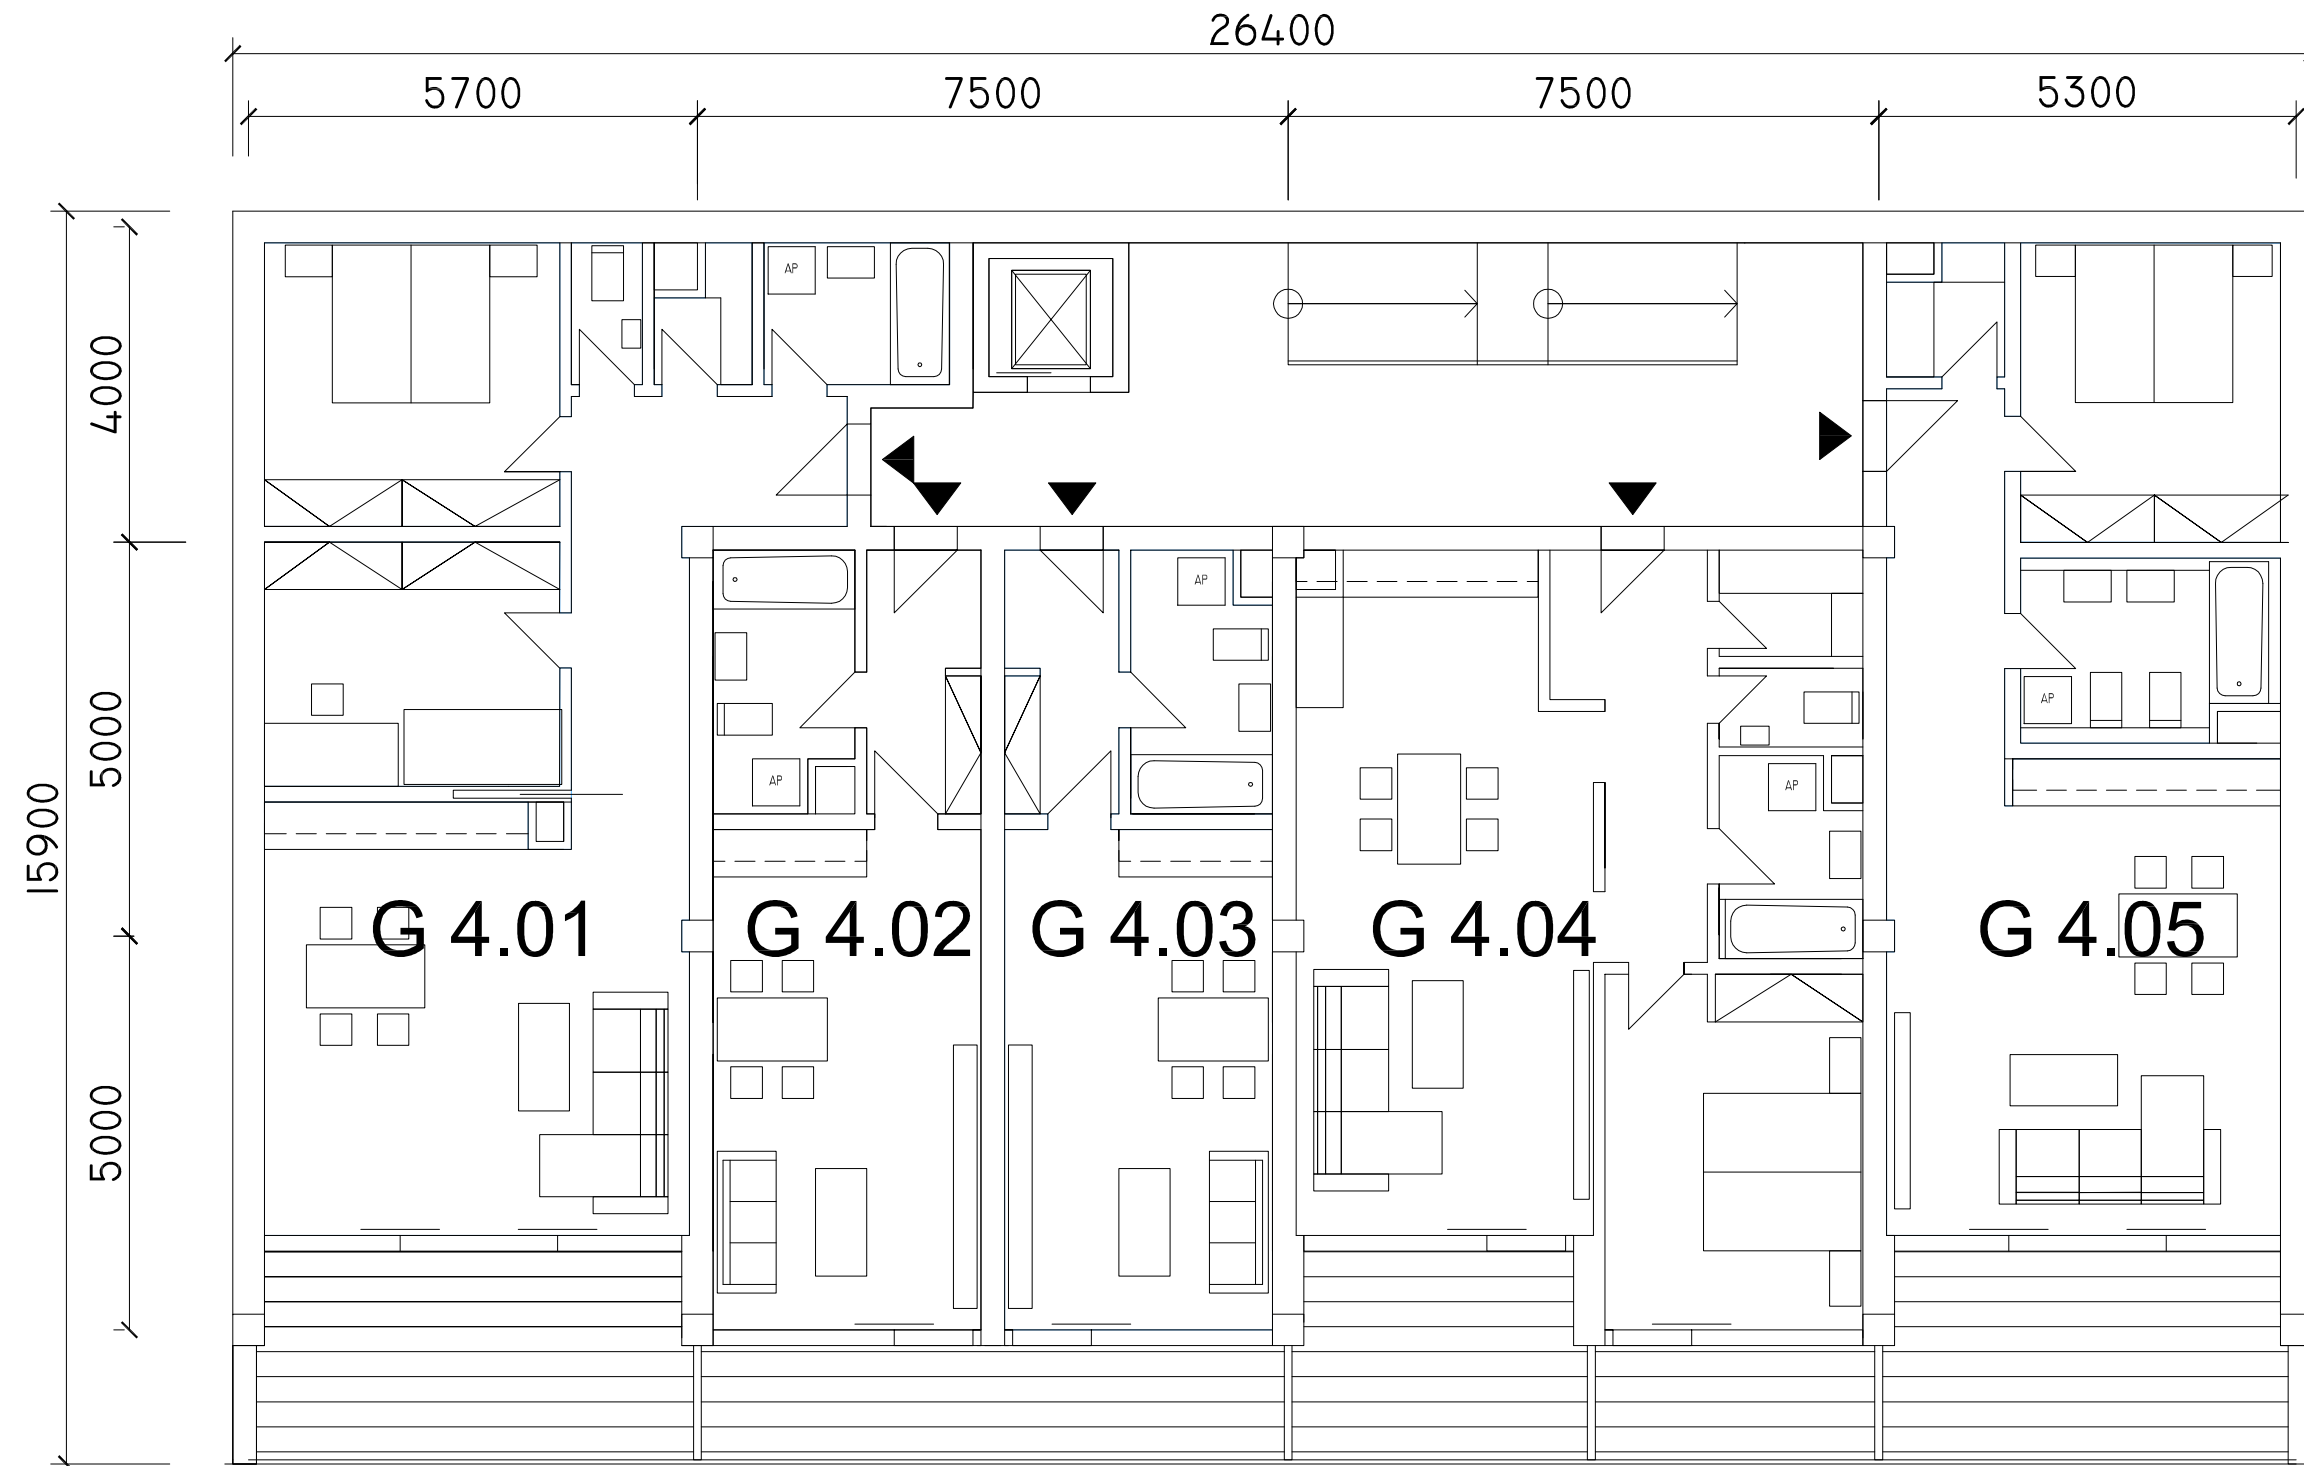

# 4.NP

3+kk

75,0 m<sup>2</sup>

+14,0m<sup>2</sup>

1+kk

33,0 m<sup>2</sup>

+5,0m<sup>2</sup>

1+kk

33,0 m<sup>2</sup>

+5,0m<sup>2</sup>

2+kk

63,0 m<sup>2</sup>

+15m<sup>2</sup>

2+kk

61,0 m<sup>2</sup>

+12,0m<sup>2</sup>